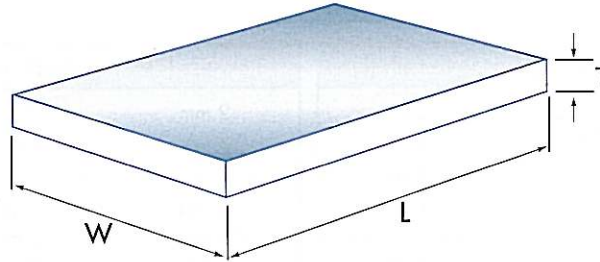

Aluminium Alloy Sheet - Plate (AA 6061 F^o/T6^{*}/T651)

Chemical Composition

| % | Si | Fe | Cu | Mn | Mg | Cr | Zn | Ti | Al |
|------|------|-----|------|------|-----|------|------|------|-----------|
| Min. | 0.40 | | 0.15 | | 0.8 | 0.04 | | | |
| Max. | 0.80 | 0.7 | 0.40 | 0.15 | 1.2 | 0.35 | 0.25 | 0.15 | Remainder |

| Thickness (T) | Width (W) | Length (L) |
|---------------|-----------|------------|
| * 0.71 mm | 4 ft | 12 ft |
| * 0.81 mm | 4 ft | 12 ft |
| * 0.91 mm | 4 ft | 8 ft |
| * 1.02 mm | 4 ft | 12 ft |
| * 1.27 mm | 4 ft | 12 ft |
| * 1.6 mm | 3 ft | 8 ft |
| * 1.6 mm | 4 ft | 12 ft |
| * 2.03 mm | 4 ft | 12 ft |
| * 2.29 mm | 4 ft | 12 ft |
| * 2.54 mm | 4 ft | 12 ft |
| * 3 mm | 4 ft | 8 ft |
| * 1/8 " | 4 ft | 8 ft/12 ft |
| * 4.06 mm | 4 ft | 12 ft |
| * 3/16 " | 4 ft | 8 ft |
| * 5 mm | 4 ft | 8 ft |
| * 6 mm | 4 ft | 8 ft |
| 1/4 " | 4 ft | 8 ft |
| 8 mm | 4 ft | 8 ft |
| 9 mm | 4 ft | 8 ft |
| 3/8 " | 5 ft | 12 ft |
| 10 mm | 4 ft | 8 ft |

| Thickness (T) | Width (W) | Length (L) |
|---------------|-----------|------------|
| 12 mm | 4 ft | 8 ft |
| 1/2 " | 5 ft | 12 ft |
| 13 mm | 4 ft | 8 ft |
| 14 mm | 4 ft | 8 ft |
| 15 mm | 5 ft | 12 ft |
| 5/8 " | 5 ft | 12 ft |
| 16 mm | 5 ft | 12 ft |
| 3/4 " | 5 ft | 12 ft |
| 20 mm | 4 ft | 8 ft |
| 7/8 " | 5 ft | 12 ft |
| 1 " | 5 ft | 12 ft |
| 1.1/8 " | 5 ft | 12 ft |
| 30 mm | 4 ft | 8 ft |
| 1.1/4 " | 5 ft | 12 ft |
| 35 mm | 4 ft | 8 ft |
| 1.1/2 " | 5 ft | 12 ft |
| 1.3/4 " | 5 ft | 12 ft |