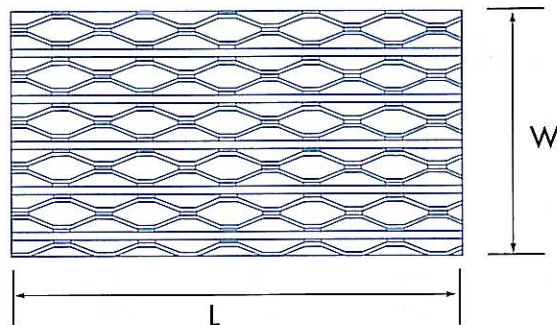

AMPLIGRIP Aluminium Grating 200 Series

Series	Thickness (T)	Width (W)	Length (L)	Weight
201/600	13 mm	0.6 m	6 m	28kg/panel (7.75kg/m ²)
202/600	22 mm	0.6 m	6 m	35kg/panel (9.75kg/m ²)

AMPLIGRIP Aluminium Grating 400 Series

Series	Thickness (T)	Width (W)	Length (L)	Weight
430/500	30 mm	0.5 m	6 m	41kg/panel (13.5kg/m ²)